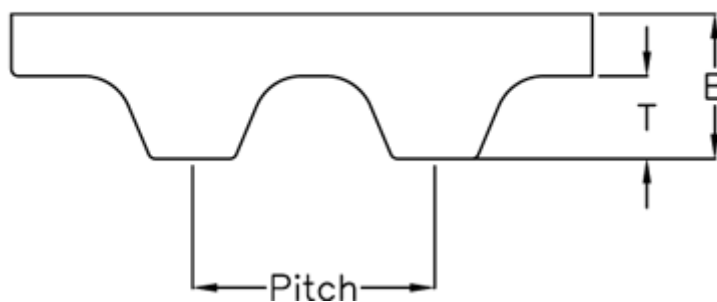

Article number: 602776210912

Description: Gates Timing Belt Synchropower PU 6 T2.5 915

Measures

Height B mm	= 1.3
Height T mm	= 0.7
Length	= 915
Number of teeth	= 366
Pitch	= 2.5
Type	= PU 6 T2,5 915
Width	= 6